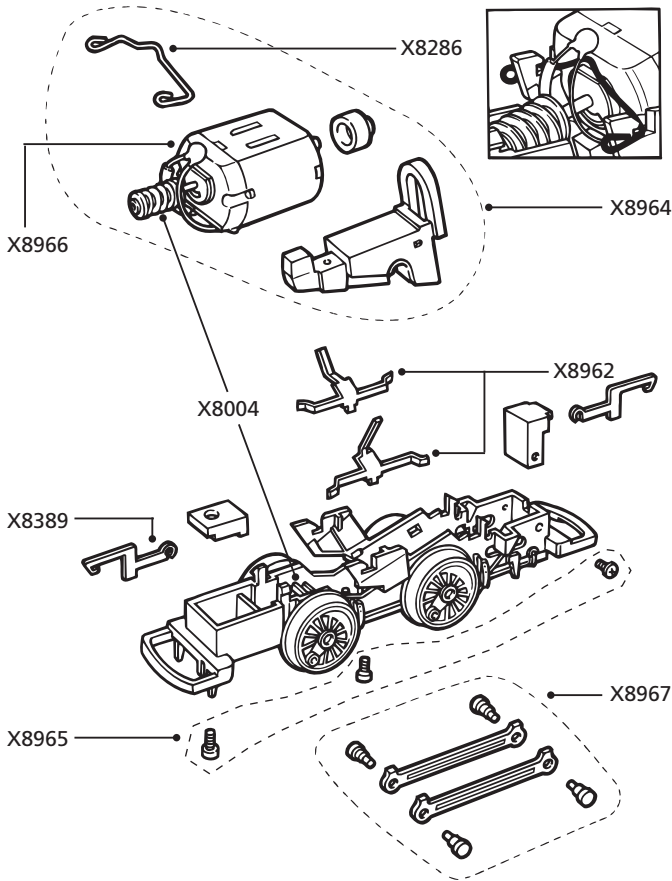

X8957 CHASSIS ASSEMBLY

X8959 CHASSIS ASSEMBLY

X8961 CHASSIS ASSEMBLY

LIST OF PARTS

Ref. No.	Description	Spares Pack
X8957	Chassis Assembly Complete – black wheels	1
X8958	Chassis Assembly Complete – red wheels	1
X8959	Chassis Assembly Complete – black wheels	1
X8960	Chassis Assembly Complete – red wheels	1
X8961	Chassis Assembly Complete – black wheels	1
X8966	Motor and Worm	1
X8962	Collectors	pair
X8389	Coupling Hook	4
X8963	Coupling rods, crossheads & pins	set
X8964	Motor, motor chassis, bracket & retainer	set
X8967	Coupling rods & pins	set
X8967Y	Coupling rods & pins (yellow)	set
X8967R	Coupling rods & pins (red)	set
X8965	Screws	set
X8004	Worm and Worm Wheel	pair
X8286	Motor Spring	10
X2259A	Chassis Assembly Complete for Percy R350	