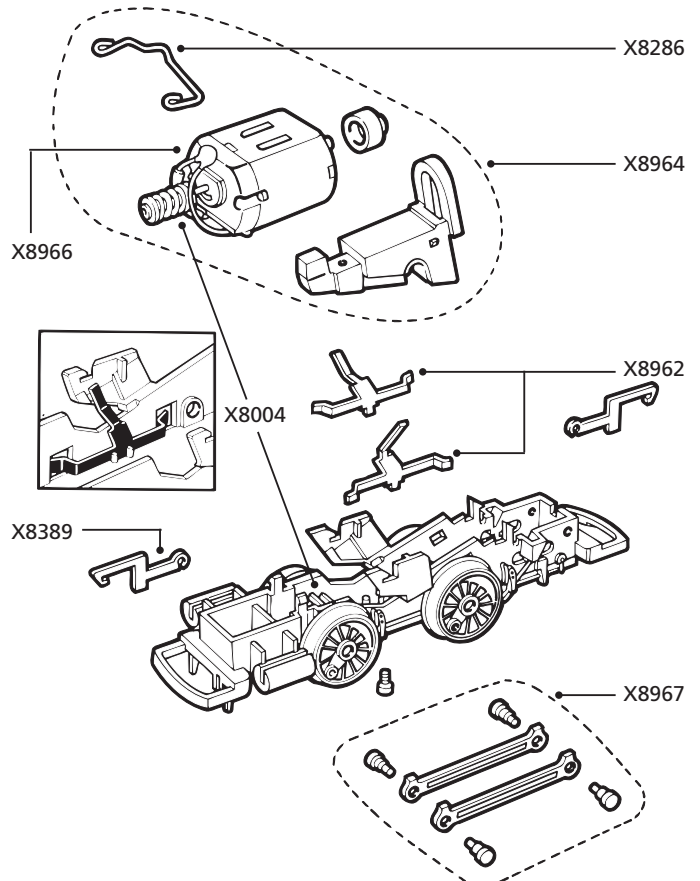

X8957 CHASSIS ASSEMBLY

X8959 CHASSIS ASSEMBLY

X8961 CHASSIS ASSEMBLY

LIST OF PARTS

Ref. No.	Description	Spares Pack
X8957	Chassis Assembly Complete – black wheels	1
X8958	Chassis Assembly Complete – red wheels	1
X8959	Chassis Assembly Complete – black wheels	1
X8960	Chassis Assembly Complete – red wheels	1
X8961	Chassis Assembly Complete – black wheels	1
X8966	Motor and Worm	1
X8962	Collectors	pair
X8389	Coupling Hook	4
X8963	Coupling rods, crossheads & pins	set
X8964	Motor, motor chassis, bracket & retainer	set
X8967	Coupling rods & pins	set
X8967Y	Coupling rods & pins (yellow)	set
X8967R	Coupling rods & pins (red)	set
X8965	Screws	set
X8004	Worm and Worm Wheel	pair
X8286	Motor Spring	10
X2259A	Chassis Assembly Complete for Percy R350	