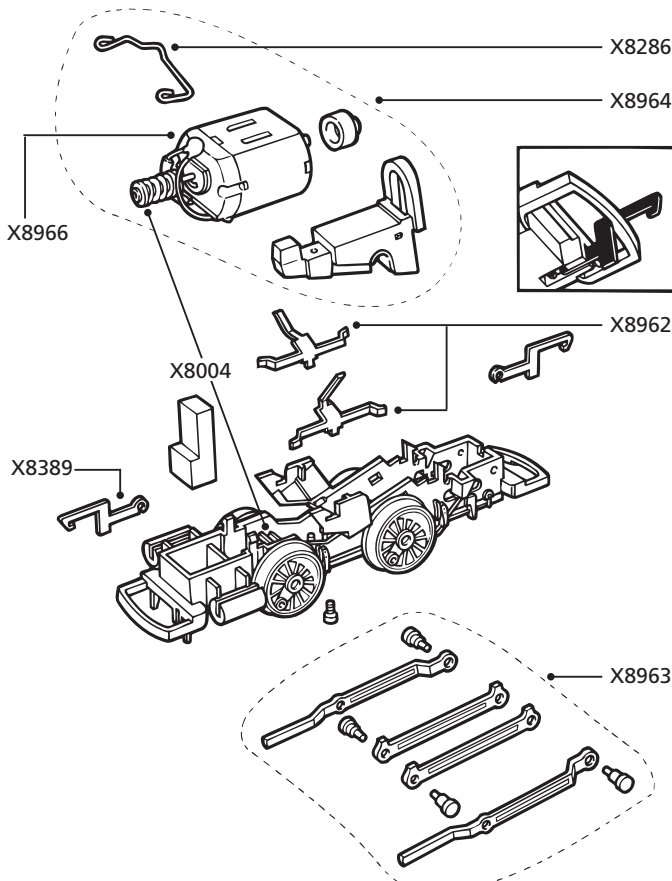

X8957 CHASSIS ASSEMBLY

X8959 CHASSIS ASSEMBLY

X8961 CHASSIS ASSEMBLY

LIST OF PARTS

Ref. No.	Description	Spares Pack
X8957	Chassis Assembly Complete – black wheels	1
X8958	Chassis Assembly Complete – red wheels	1
X8959	Chassis Assembly Complete – black wheels	1
X8960	Chassis Assembly Complete – red wheels	1
X8961	Chassis Assembly Complete – black wheels	1
X8966	Motor and Worm	1
X8962	Collectors	pair
X8389	Coupling Hook	4
X8963	Coupling rods, crossheads & pins	set
X8964	Motor, motor chassis, bracket & retainer	set
X8967	Coupling rods & pins	set
X8967Y	Coupling rods & pins (yellow)	set
X8967R	Coupling rods & pins (red)	set
X8965	Screws	set
X8004	Worm and Worm Wheel	pair
X8286	Motor Spring	10
X2259A	Chassis Assembly Complete for Percy R350	