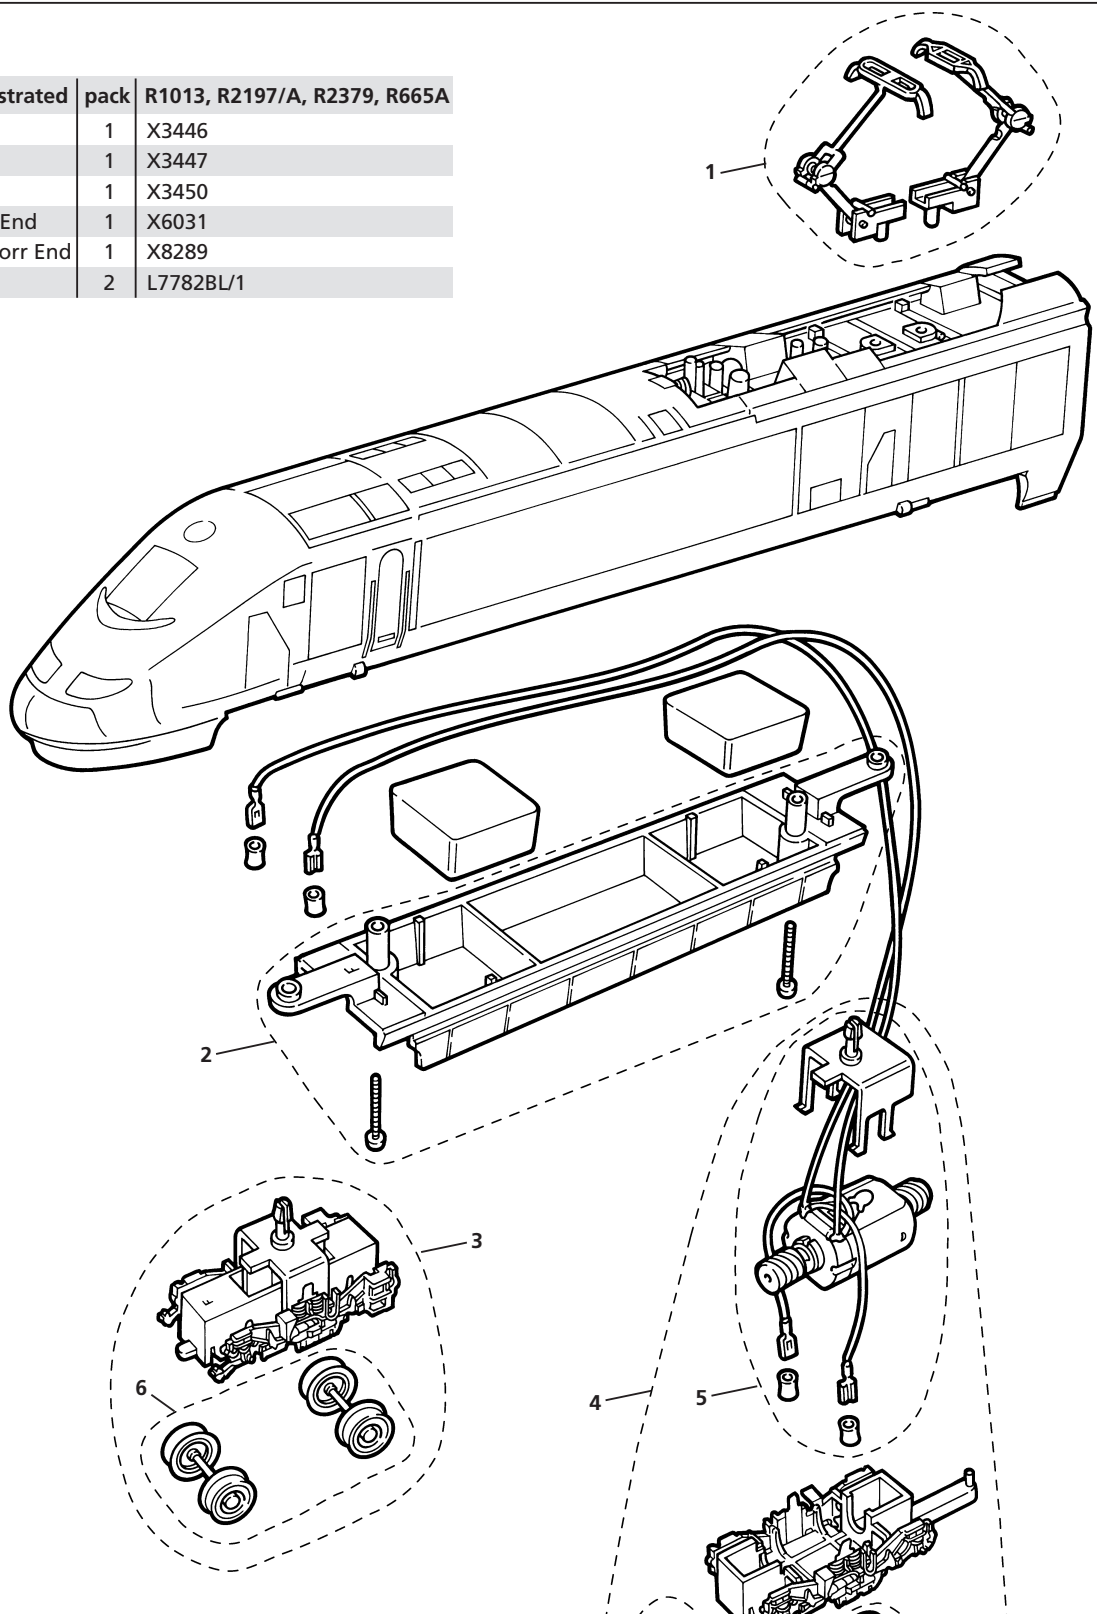

Coach Spares Not Illustrated	pack	R1013, R2197/A, R2379, R665A
Front Bogie	1	X3446
Rear Bogie	1	X3447
Artic Coach	1	X3450
Coach Bogie Corridor End	1	X6031
Bogie Camplate A/B Corr End	1	X8289
Bogie Clip Eurostar	2	L7782BL/1

LIST OF SPARES

Item	Description	Pack	R1013, R2197/A, R2379, R665A
1	Pantograph A and B	1 + 1	X6027
2	Underframe with Screws	1	X6032
3	Front Bogie Complete	1	X3441
4	Power Bogie Complete	1	X3437
5	Motor and Retainer with Wires	1 + 1	X6028
6	Power Car Wheel Set	2 + 2	X6029
7	Traction Tyres	4	X6030