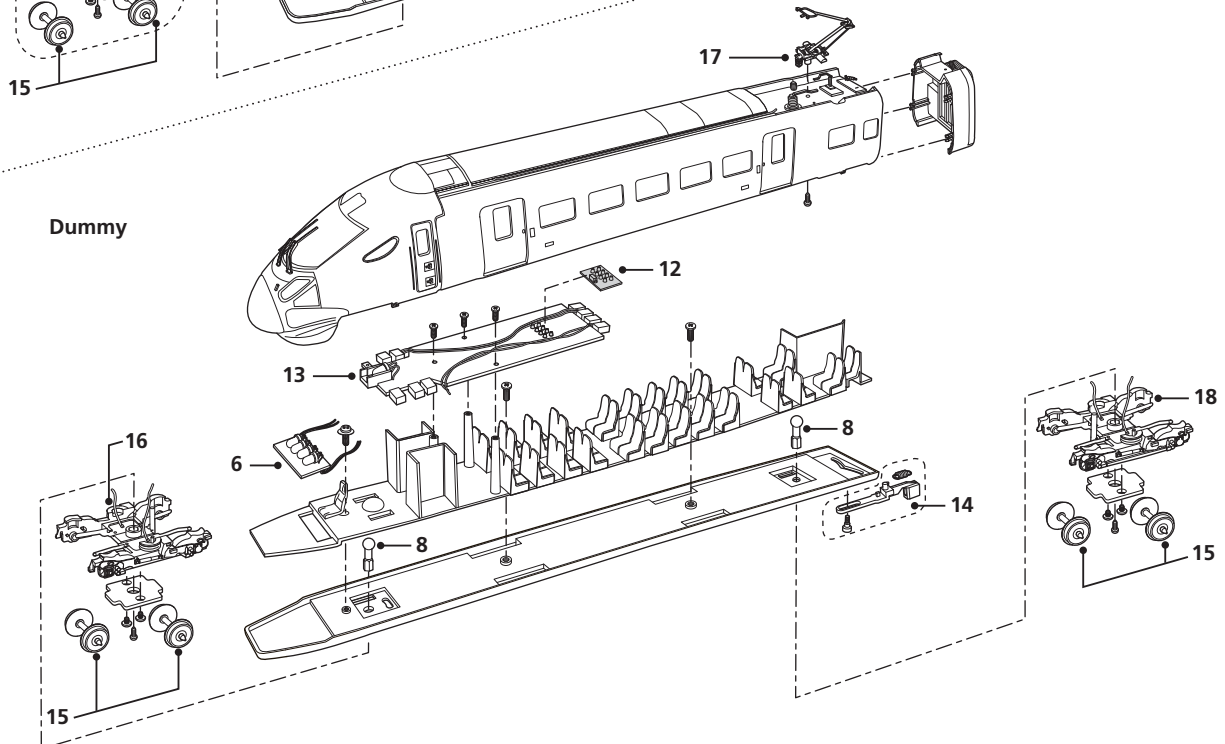

Power

Dummy

Coach

LIST OF SPARES

Item No	Description	pack	R2821	R1148	R2961
1	Drive unit	1	X6137	X6137	X6137
2	Motor	1	X9712	X9712	X9712
3	Bogie Drive Unit	1	X6139	X6139	X6139
4	Pivot Plate	1	X9714	X9714	X9714
5	Main PCB Board	1	X6140	X6140	X6140
6	Lights Board	pair	X6141	X6141	X6141
7	Bogie (complete)	2	X6142	X6142	X6142
8	Pivot pin	5	X9705	X9705	X9705
9	Coupling	2	X6143	X6143	X6143
10	Wheel set drive Unit	set	X6151	X6151	X6151
11	Tyres pack	4	X5856	X5856	X5856
12	Pins DCC	1	X6236	X6236	X6236
13	Dummy pcb board	1	X6144	X6144	X6144
14	Extension coupler	2	X6145	X6145	X6145
15	Wheel Set	4	X6146	X6146	X6146
16	Bogie	2	X6147	X6147	X6147
17	Pantograph set	pair	X6168	X6168	X6168
18	Bogie	1	X6169	X6169	X6169
19	Extension coupler	2	X6148	X6148	X6148
20	Wheel set (coach)	4	X6149	X6149	X6149
21	Bogie (coach)	1+1	X6150	X6150	X6150