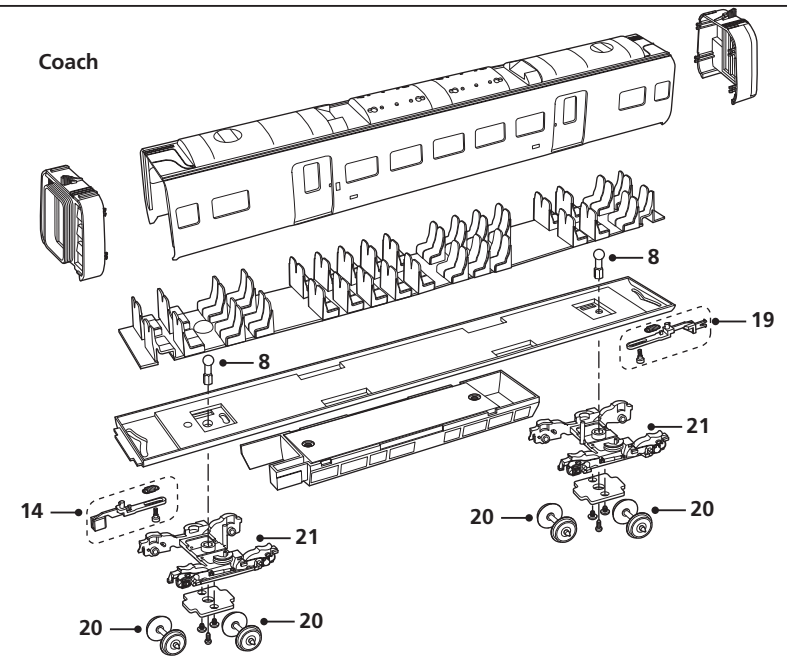

Power

Dummy

Coach

LIST OF SPARES

Item No	Description	pack	R2821	R1148	R2961
1	Drive unit	1	X6137	X6137	X6137
2	Motor	1	X9712	X9712	X9712
3	Bogie Drive Unit	1	X6139	X6139	X6139
4	Pivot Plate	1	X9714	X9714	X9714
5	Main PCB Board	1	X6140	X6140	X6140
6	Lights Board	pair	X6141	X6141	X6141
7	Bogie (complete)	2	X6142	X6142	X6142
8	Pivot pin	5	X9705	X9705	X9705
9	Coupling	2	X6143	X6143	X6143
10	Wheel set drive Unit	set	X6151	X6151	X6151
11	Tyres pack	4	X5856	X5856	X5856
12	Pins DCC	1	X6236	X6236	X6236
13	Dummy pcb board	1	X6144	X6144	X6144
14	Extension coupler	2	X6145	X6145	X6145
15	Wheel Set	4	X6146	X6146	X6146
16	Bogie	2	X6147	X6147	X6147
17	Pantograph set	pair	X6168	X6168	X6168
18	Bogie	1	X6169	X6169	X6169
19	Extension coupler	2	X6148	X6148	X6148
20	Wheel set (coach)	4	X6149	X6149	X6149
21	Bogie (coach)	1+1	X6150	X6150	X6150