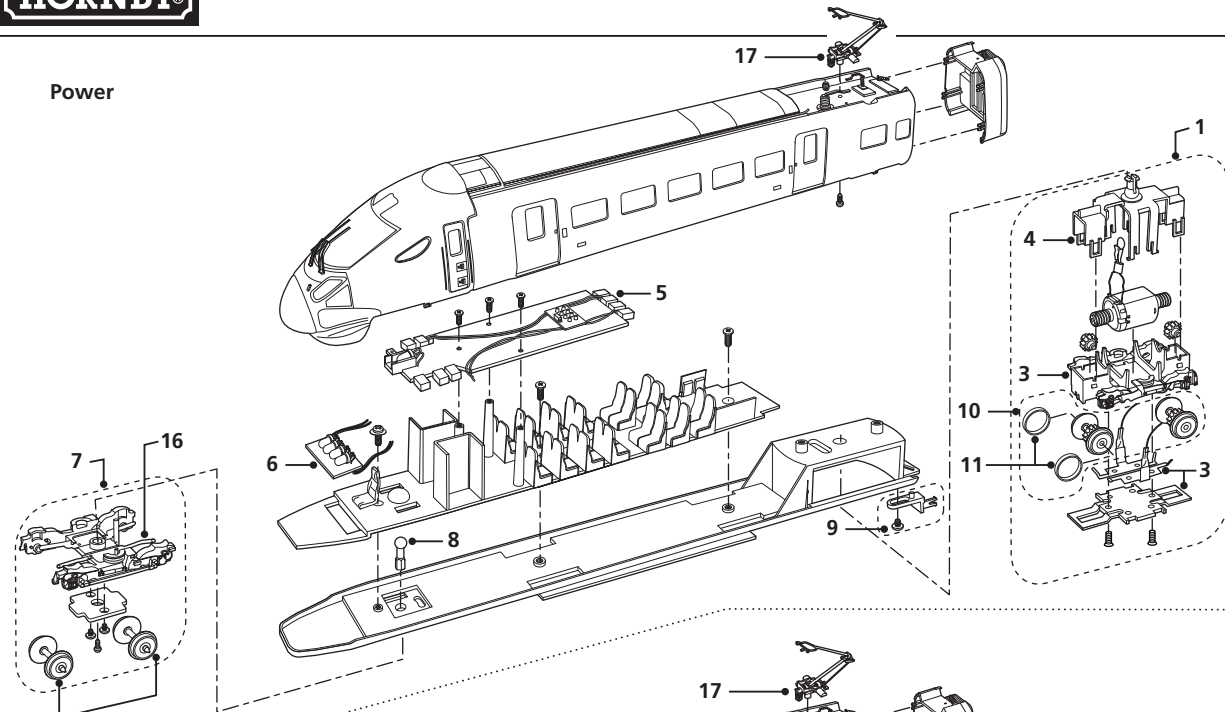

Power

Dummy

Coach

LIST OF SPARES

Item No	Description	pack	R2821	R1148	R2961
1	Drive unit	1	X6137	X6137	X6137
2	Motor	1	X9712	X9712	X9712
3	Bogie Drive Unit	1	X6139	X6139	X6139
4	Pivot Plate	1	X9714	X9714	X9714
5	Main PCB Board	1	X6140	X6140	X6140
6	Lights Board	pair	X6141	X6141	X6141
7	Bogie (complete)	2	X6142	X6142	X6142
8	Pivot pin	5	X9705	X9705	X9705
9	Coupling	2	X6143	X6143	X6143
10	Wheel set drive Unit	set	X6151	X6151	X6151
11	Tyres pack	4	X5856	X5856	X5856
12	Pins DCC	1	X6236	X6236	X6236
13	Dummy pcb board	1	X6144	X6144	X6144
14	Extension coupler	2	X6145	X6145	X6145
15	Wheel Set	4	X6146	X6146	X6146
16	Bogie	2	X6147	X6147	X6147
17	Pantograph set	pair	X6168	X6168	X6168
18	Bogie	1	X6169	X6169	X6169
19	Extension coupler	2	X6148	X6148	X6148
20	Wheel set (coach)	4	X6149	X6149	X6149
21	Bogie (coach)	1+1	X6150	X6150	X6150